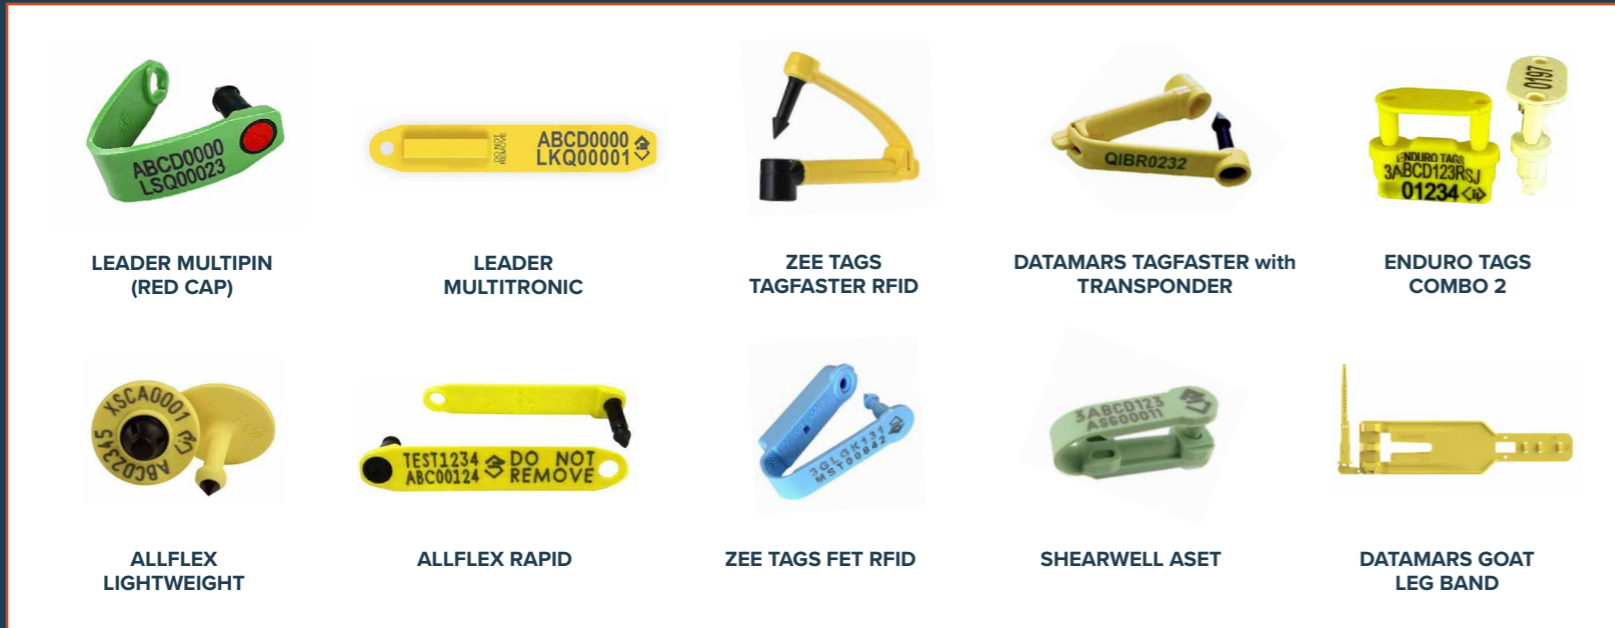

ORDERING APPROVED NLIS ELECTRONIC DEVICES FOR SHEEP AND GOATS

01

Have your PIC with you

02

Choose an APPROVED DEVICE to best suit your climate & environment

03

Select correct SPECIES CODE for identifying home – bred or introduced stock

Sheep	Breeder device	S	Yellow or a year of birth colour
Sheep	Post-breeder device	T	Pink
Goats	Breeder device	K	Yellow or a year of birth colour
Goats	Post-breeder device	L	Pink
Cattle	Breeder device	B	White
Cattle	Post-breeder device	E	Orange
Alpaca/Llama	Breeder device	A	Yellow or a year of birth colour
Alpaca/Llama	Post-breeder device	D	Pink

04

Select COLOUR for approved NLIS device type – breeder or post-breeder

COLOUR	YEAR	YEAR	
Yellow	2021	2029	<p>PINK post-breeder devices must be pink</p> <p>Year of birth colours are mandatory in WA and recommended in other states/territories.</p>
Red	2022	2030	
Sky Blue	2023	2031	
Black	2024	2032	
White	2025	2033	
Orange	2026	2034	
Light Green	2027	2035	
Purple	2028	2036	

Manufacturer's code

automatically assigned

Manufacturer	Code
Allflex	X
Datamars	M
Enduro	R
Leader	L
Shearwell	A
Zeetags	M

Serial number:

The last 5 characters printed on the outside of the NLIS device

This number can be 5 digits, or a letter and 4 digits, as requested by producers at ordering.